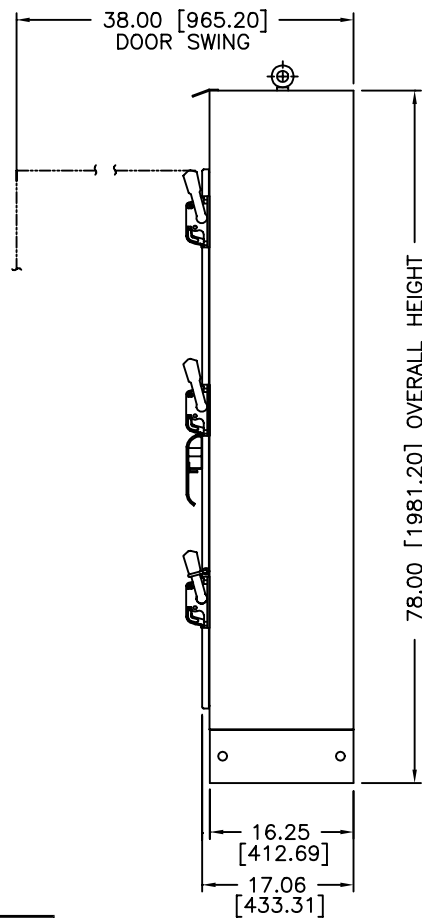

Dimensions and Data

Combination Full Service Fire Pump Controller And LX-450 Automatic Transfer Switch Wye-Delta Open Transition Starter

LXi-2900

DIMENSIONS SUBJECT TO CHANGE WITHOUT NOTICE. ALWAYS CONSULT FACTORY TO CONFIRM CURRENT INFORMATION.

RATINGS	HP	VOLTS	WITHSTAND	ENCLOSURE TYPE
ORDER INFORMATION	40-75	200-208V.	100,000 A (STD)	NEMA 2 (STD.)
	50-75	220-240V.		NEMA 3R
	75-125	380-415V.	150,000 A	NEMA 12
	100-150	440-480V.	200,000 A	NEMA 4 (NOT SHOWN *)
				NEMA 4X (NOT SHOWN *)
SELECT	HP	VOLTS	WITHSTAND	ENCLOSURE TYPE
	<input type="text"/>	<input type="text"/>	<input type="text"/>	<input type="text"/>

NOTES:

- ENCLOSURE MADE FROM 11 GA. STEEL
- FINISH: RED EPOXY-POLYESTER
- NO KNOCKOUTS
- BOTTOM CONDUIT ENTRY
- PROTECT INTERNAL EQUIPMENT FROM DRILLING CHIPS
- FLOOR MOUNTING
- "[]" INDICATES METRIC (mm) DIMENSIONS
- *-SAME OUTSIDE DIMENSIONS