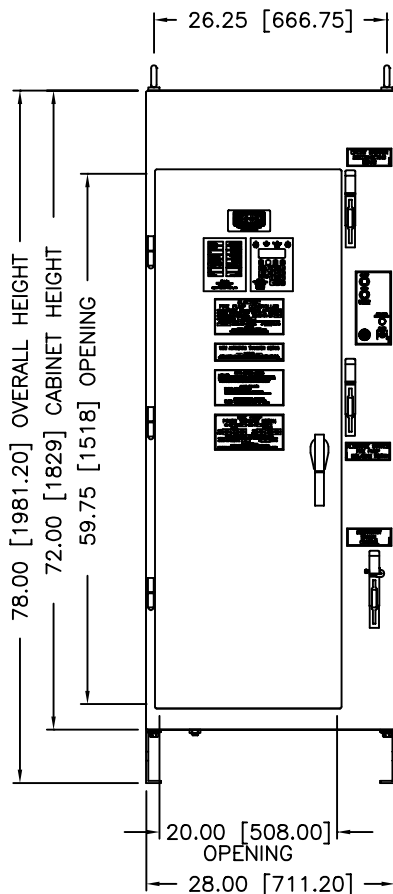

Dimensions and Data

Combination Full Service Fire Pump Controller And LX-450 Automatic Transfer Switch Wye-Delta Open Transition Starter

LXi-2900

DIMENSIONS SUBJECT TO CHANGE WITHOUT NOTICE. ALWAYS CONSULT FACTORY TO CONFIRM CURRENT INFORMATION.

NOTES:

- ENCLOSURE MADE FROM 11 GA. STEEL
- FINISH: RED EPOXY-POLYESTER
- NO KNOCKOUTS
- BOTTOM CONDUIT ENTRY
- PROTECT INTERNAL EQUIPMENT FROM DRILLING CHIPS
- FLOOR MOUNTING
- "[]" INDICATES METRIC (mm) DIMENSIONS
- *-SAME OUTSIDE DIMENSIONS