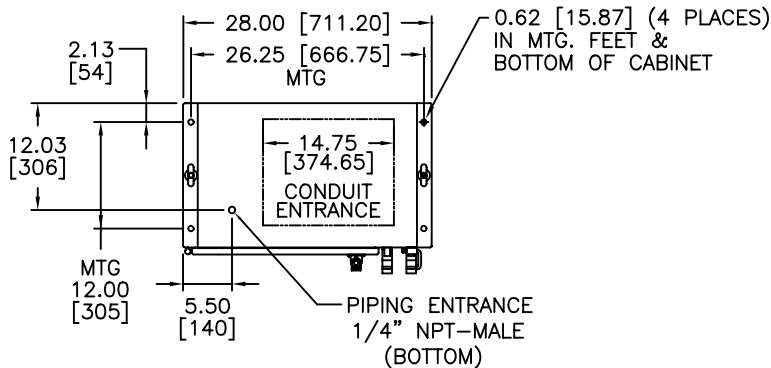

Dimensions and Data

Combination Full Service Fire Pump Controller And LX-450 Automatic Transfer Switch Wye-Delta Open Transition Starter

LXi-2900

DIMENSIONS SUBJECT TO CHANGE WITHOUT NOTICE. ALWAYS CONSULT FACTORY TO CONFIRM CURRENT INFORMATION.

RATINGS	HP	VOLTS	WITHSTAND	ENCLOSURE TYPE
ORDER INFORMATION	40-75	200-208V.	100,000 A (STD)	NEMA 2 (STD.)
	50-75	220-240V.		NEMA 3R
	75-125	380-415V.	150,000 A	NEMA 12
	100-150	440-480V.	200,000 A	NEMA 4 (NOT SHOWN *)
				NEMA 4X (NOT SHOWN *)
SELECT	HP	VOLTS	WITHSTAND	ENCLOSURE TYPE
	<input type="text"/>	<input type="text"/>	<input type="text"/>	<input type="text"/>

NOTES:

- ENCLOSURE MADE FROM 11 GA. STEEL
- FINISH: RED EPOXY-POLYESTER
- NO KNOCKOUTS
- BOTTOM CONDUIT ENTRY
- PROTECT INTERNAL EQUIPMENT FROM DRILLING CHIPS
- FLOOR MOUNTING
- "[]" INDICATES METRIC (mm) DIMENSIONS
- *-SAME OUTSIDE DIMENSIONS